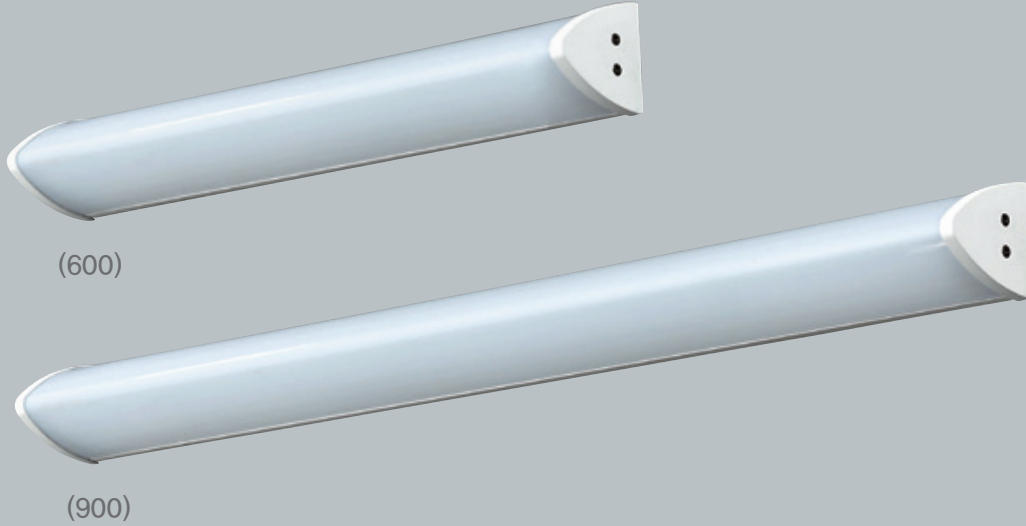

Bracket

Bracket

LFB-92.05/06 삼각 바 벽등 600/900

White

Specification

Name	LFB-92.05 / LFB-92.06
Size	W600×D75×H75/ W900×D75×H75
Lamp	T5(G5) 14W (549mm)/ T5(G5) 28W (1149mm)/ LED SMD
Material	BODY: PC COVER: PC

White Black Yellow Orange (주문색상 가능)

Specification

Name	LFB-92.07
Size	W241×H117×D100
Lamp	LED SMD 5W
Material	BODY: AL-PANEL, STEEL COVER: PC

Drawing

Lamp

LED SMD

LED SMD

전구색

주광색

Bracket

LFB-92.03/04

LED 사각/원형 벽등 小

외부사용가능 (IP65)

White

Specification

Name	LFB-92.03 / LFB-92.04
Size	W102×H102×D41 / Ø115×D36
Lamp	LED COB 3W
Material	BODY: AL-DIE CASTING, STEEL

70×70mm

Specification

Name **LFD-92.01**
Size **W80 × H80 × D39**
Hole Size **W70 × D70**
Lamp **JC PIN(G4) 20W**
Material **BODY: STEEL**
REFLECTOR: ALUMINUM

Lamp

JC PIN

Drawing

LFD-92.02

파트매입 2호 LED