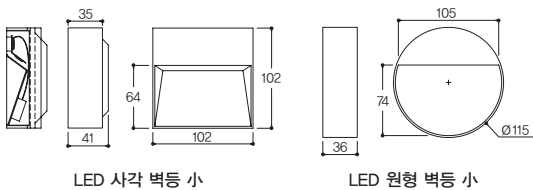

Drawing

LED 사각 벽등 小

LED 원형 벽등 小

Lamp

LED COB

POWER
3W 4000k