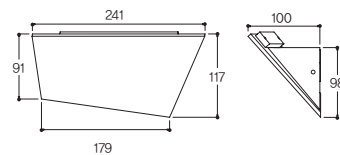

Bracket

Bracket

LFB-92.05/06 삼각 바 벽등 600/900

White

Specification

Name	LFB-92.05 / LFB-92.06
Size	W600×D75×H75/ W900×D75×H75
Lamp	T5(G5) 14W (549mm)/ T5(G5) 28W (1149mm)/ LED SMD
Material	BODY: PC COVER: PC

White Black Yellow Orange (주문색상 가능)

Specification

Name	LFB-92.07
Size	W241×H117×D100
Lamp	LED SMD 5W
Material	BODY: AL-PANEL, STEEL COVER: PC

Drawing

Lamp

LED SMD

LED SMD

전구색

Bracket

Bracket

LFD-92.011

파트매입 LED

White Gray

Specification

Name **LFD-92.011**
Size **W80 × H80 × D39**
Hole Size **W70 × D70**
Lamp **LED SMD 2W**
Material **BODY: STEEL**
REFLECTOR: ALUMINUM

Lamp

70×70mm

Specification

Name **LFD-92.01**
Size **W80 × H80 × D39**
Hole Size **W70 × D70**
Lamp **JC PIN(G4) 20W**
Material **BODY: STEEL**
REFLECTOR: ALUMINUM

Lamp

JC PIN

Drawing

LFD-92.02

파트매입 2호 LED