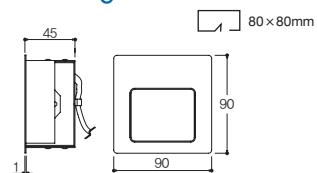

Bracket

Bracket

LFD-92.011

파트매입 LED

White Gray

Specification

Name **LFD-92.011**
Size **W80 × H80 × D39**
Hole Size **W70 × D70**
Lamp **LED SMD 2W**
Material **BODY: STEEL**
REFLECTOR: ALUMINUM

Lamp

70×70mm

Specification

Name **LFD-92.01**
Size **W80 × H80 × D39**
Hole Size **W70 × D70**
Lamp **JC PIN(G4) 20W**
Material **BODY: STEEL**
REFLECTOR: ALUMINUM

Lamp

JC PIN

Drawing

LFD-92.02

파트매입 2호 LED

White Gray

Specification

Name	LFD-92.02
Size	W90×H90×D45
Hole Size	W80×D80
Lamp	LED SMD 2W
Material	BODY: STEEL REFLECTOR: ALUMINUM

Drawing

Lamp

LED SMD

LED SMD
2W

전구색