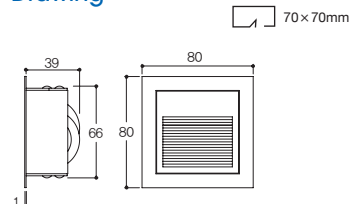

70×70mm

Specification

Name **LFD-92.01**
Size **W80 × H80 × D39**
Hole Size **W70 × D70**
Lamp **JC PIN(G4) 20W**
Material **BODY: STEEL**
REFLECTOR: ALUMINUM

Lamp

JC PIN

Drawing

LFD-92.02

파트매입 2호 LED

White Gray

Specification

Name	LFD-92.02
Size	W90×H90×D45
Hole Size	W80×D80
Lamp	LED SMD 2W
Material	BODY: STEEL REFLECTOR: ALUMINUM

Drawing

Lamp

LED SMD

LED SMD
2W

전구색