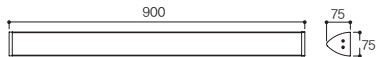

900바 벽등

Lamp

T5 LED SMD

LED SMD 전구색 주광색