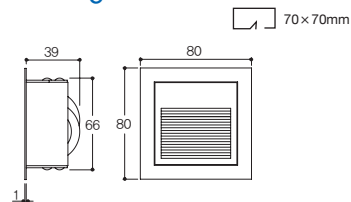

Bracket

LFD-92.011

파트매입 LED

☐ White ☐ Gray

Specification

Name **LFD-92.011**
Size **W80 × H80 × D39**
Hole Size **W70 × D70**
Lamp **LED SMD 2W**
Material **BODY: STEEL**
REFLECTOR: ALUMINUM

Lamp

LED SMD

LED SMD
2W

전구색

주광색

Drawing

LFD-92.01

파트매입

☐ White ☐ Gray

☐ 70×70mm

Specification

Name **LFD-92.01**
Size **W80 × H80 × D39**
Hole Size **W70 × D70**
Lamp **JC PIN(G4) 20W**
Material **BODY: STEEL**
REFLECTOR: ALUMINUM

Lamp

JC PIN

Drawing