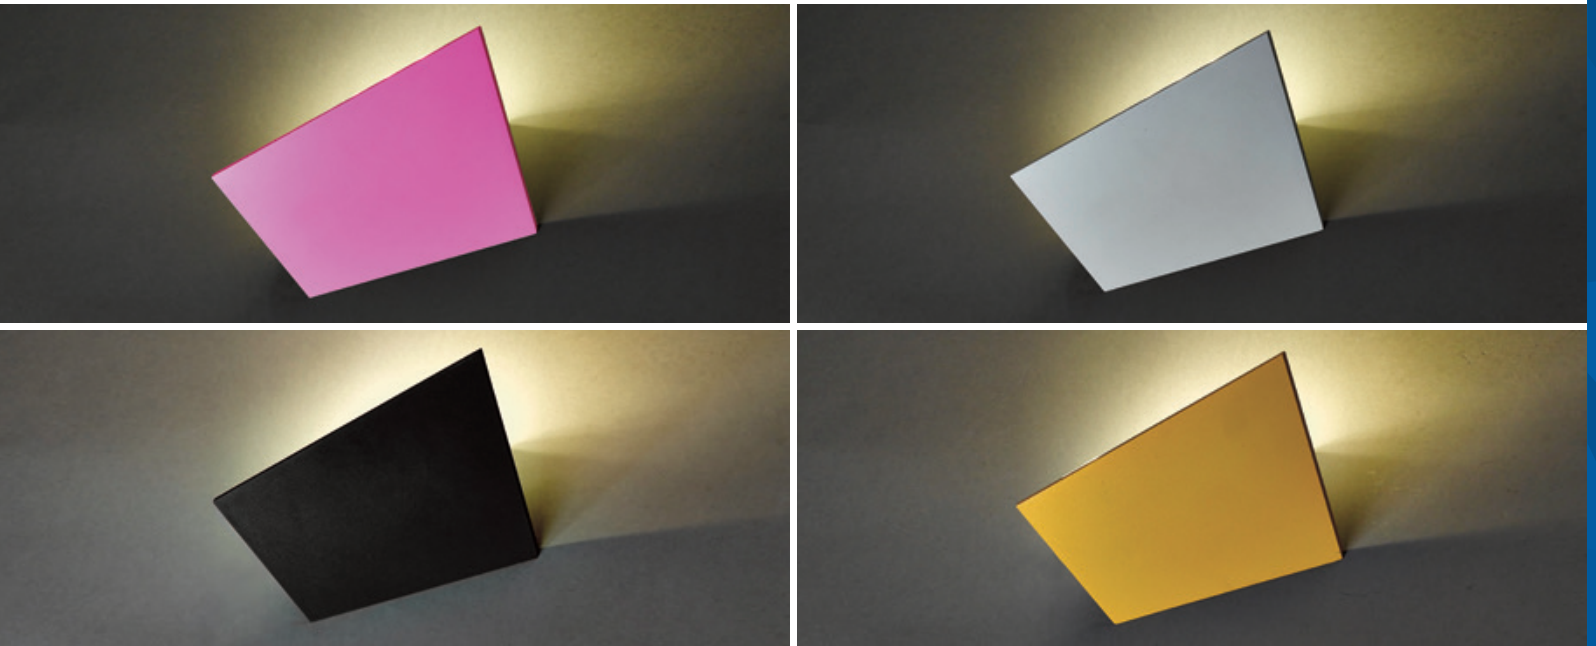

White Black Yellow Orange (주문색상 가능)

Specification

Name	LFB-92.07
Size	W241×H117×D100
Lamp	LED SMD 5W
Material	BODY: AL-PANEL, STEEL COVER: PC

Drawing

Lamp

LED SMD

LED SMD

전구색