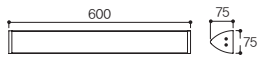

Drawing

600바 벽등