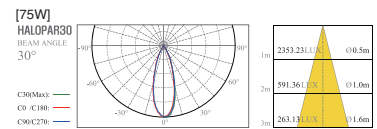

Distribution curve of luminous intensity