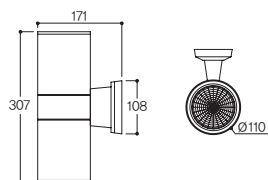

Outdoor

LFB-10.21

외부 원통 PAR30 1등

Black Gray

Specification

Name LFB-10.21
Size Ø110×H204
Lamp PAR30(E26) 75W/
LED PAR30(E26)
Material **BODY:** AL-DIE CASTING, STEEL
COVER: GLASS

Lamp

PAR30 LED PAR30 **Beam Angle**

Drawing

Distribution curve of luminous intensity

LFB-10.22

외부 원통 PAR30 2등

Black Gray

Specification

Name LFB-10.22
Size Ø110×H307
Lamp PAR30(E26) 75W ×2/
LED PAR30(E26) ×2
Material **BODY:** AL-DIE CASTING, STEEL
COVER: GLASS

Lamp

PAR30 LED PAR30 **Beam Angle**

Drawing

Distribution curve of luminous intensity