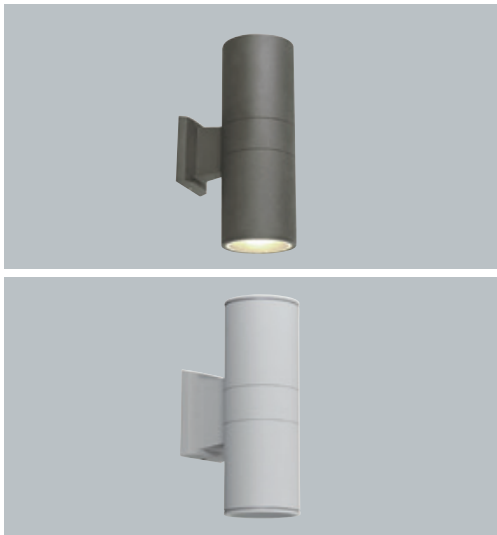

Black Gray

Specification

Name LFB-10.22
Size Ø110×H307
Lamp PAR30(E26) 75W ×2/
LED PAR30(E26) ×2
Material **BODY:** AL-DIE CASTING, STEEL
COVER: GLASS

Lamp

PAR30 LED PAR30 **Beam Angle**

Drawing

Distribution curve of luminous intensity