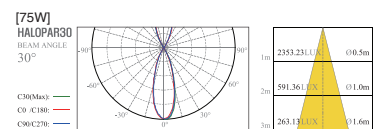

Distribution curve of luminous intensity