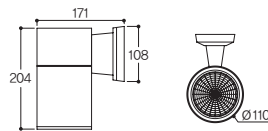

Outdoor

LFB-10.21

외부 원통 PAR30 1등

Black Gray

Specification

Name LFB-10.21
Size Ø110×H204
Lamp PAR30(E26) 75W/
LED PAR30(E26)
Material **BODY:** AL-DIE CASTING, STEEL
COVER: GLASS

Lamp

PAR30 LED PAR30 **Beam Angle**

Drawing

Distribution curve of luminous intensity

LFB-10.22

외부 원통 PAR30 2등

Black Gray

Specification

Name LFB-10.22
Size Ø110×H307
Lamp PAR30(E26) 75W ×2/
LED PAR30(E26) ×2
Material **BODY:** AL-DIE CASTING, STEEL
COVER: GLASS

Lamp

PAR30 LED PAR30 **Beam Angle**

Drawing

Distribution curve of luminous intensity