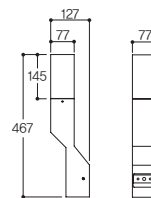

LFB-10.01

미소 외부벽등

Black Gray

Specification

Name	LFB-10.01
Size	W77×D127×H467
Lamp	EL(E26) 20W IL/ LED IL(E26)
Material	BODY: AL-DIE CASTING, STEEL COVER: PC

Drawing

Lamp

EL IL LED IL