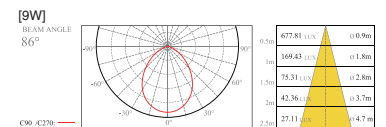

Distribution curve of luminous intensity