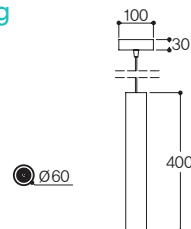

앵글 P/D

□ White ■ Black

Specification

Name	LFP-01.01
Size	W105×D105×H87
Lamp	LED SMD 10W
Material	BODY: AL-DIE CASTING, STEEL COVER: PC

Drawing

Lamp

LED SMD Beam Angle

LED SMD 10W

전구색 주광색

Distribution curve of luminous intensity

Pendant

LFP-01.06

실린더 40파이

White Black

Specification

Name LFP-01.06
Size Ø40 × H400
Lamp LED COB 6W (700lm)
Material **BODY:** AL-PIPE, STEEL
REFLECTOR: PC

Drawing

Lamp

LED COB

Beam Angle

POWER **3000K**
6W 694lm

Distribution curve of luminous intensity

LFP-01.05

실린더 60파이

White Black

Specification

Name	LFP-01.05
Size	Ø60 × H400
Lamp	LED COB 9W (1000lm)
Material	BODY: AL-PIPE, STEEL REFLECTOR: PC

Drawing

Lamp

POWER 3000K
9W 995lm

Distribution curve of luminous intensity

Pendant