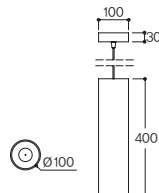

LFP-01.111

폴 LED 75파이 P/D

☐ White ☒ Black

Specification

Name LFP-01.111
Size Ø75×H400
Lamp AC LED COB 10W (900lm)
Material **BODY:** AL-DIE CASTING, STEEL
REFLECTOR: ALUMINUM

Lamp

LED COB

POWER 10W
3000K 4000K 5000K
900m 945m 986lm

Drawing

INPUT VOLTAGE	230V AC/ 50-60Hz			230V AC/ 50-60Hz		
CRI	Ra 80 ↑			Ra 80 ↑		
INPUT POWER	15 W (01.112)			10 W (01.111)		
MODULE SIZE	Ø57			Ø57		
LES SIZE	Ø14			Ø14		
COLOR TEMPERATURE	3000 K	4000 K	5000 K	3000 K	4000 K	5000 K
MODULE LUMINOUS FLUX @ 25°C	1134 lm	1191 lm	1242 lm	900 lm	945 lm	986 lm
MODULE EFFICIENCY	76 lm/W	79 lm/W	83 lm/W	90 lm/W	95 lm/W	99 lm/W

LFP-01.112

폴 LED 100파이 P/D

☐ White ☒ Black

Specification

Name LFP-01.112
Size Ø100×H400
Lamp AC LED COB 15W (1350lm)
Material **BODY:** AL-DIE CASTING, STEEL
REFLECTOR: ALUMINUM

Lamp

LED COB

POWER 15W
3000K 4000K 5000K
1134lm 1191m 1242lm

Drawing