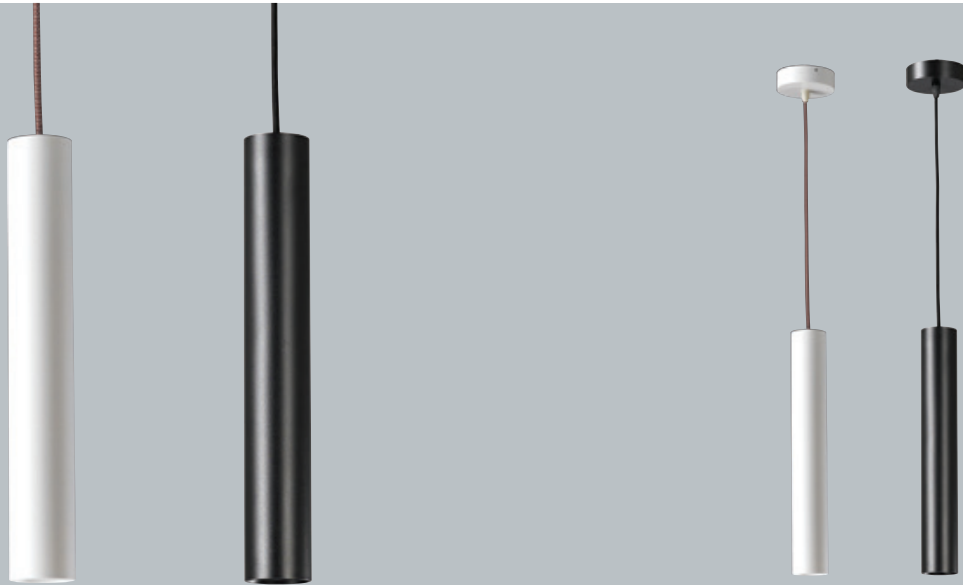

앵글 P/D

□ White ■ Black

Specification

Name	LFP-01.01
Size	W105×D105×H87
Lamp	LED SMD 10W
Material	BODY: AL-DIE CASTING, STEEL COVER: PC

Drawing

Lamp

LED SMD Beam Angle

LED SMD 10W

전구색 주광색

Distribution curve of luminous intensity

Pendant

LFP-01.06

실린더 40파이

White Black

Specification

Name LFP-01.06
Size Ø40 × H400
Lamp LED COB 6W (700lm)
Material **BODY:** AL-PIPE, STEEL
REFLECTOR: PC

Drawing

Lamp

LED COB

Beam Angle

POWER **3000K**
6W 694lm

Distribution curve of luminous intensity

LFP-01.05

실린더 60파이

White Black

Specification

Name	LFP-01.05
Size	Ø60 × H400
Lamp	LED COB 9W (1000lm)
Material	BODY: AL-PIPE, STEEL REFLECTOR: PC

Drawing

Lamp

POWER 3000K
9W 995lm

Distribution curve of luminous intensity

Pendant