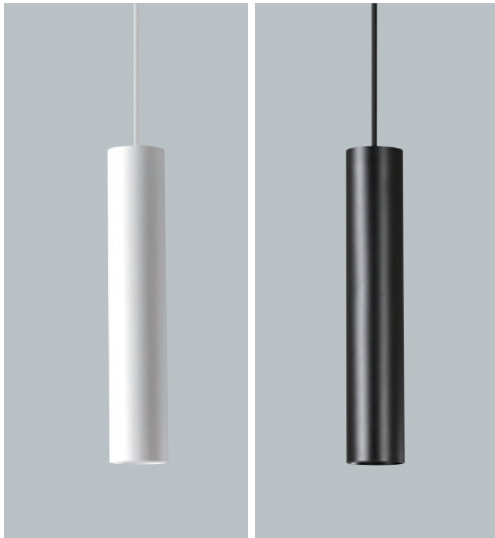

LED SMD
20W

전구색

주광색

LFP-01.111

폴 LED 75파이 P/D

White Black

Specification

Name LFP-01.111
Size Ø75×H400
Lamp AC LED COB 10W (900lm)
Material **BODY:** AL-DIE CASTING, STEEL
REFLECTOR: ALUMINUM