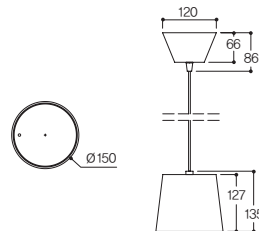

Name	LFP-01.10
Size	Ø150 × H135
Lamp	LED SMD 10W
Material	BODY: AL-DIE CASTING, STEEL

Drawing

Lamp

LED SMD

LED SMD
10W

전구색

주광색

LFP-01.01

앵글 P/D

□ White ■ Black

Specification

Name	LFP-01.01
Size	W105×D105×H87
Lamp	LED SMD 10W
Material	BODY: AL-DIE CASTING, STEEL COVER: PC

Drawing

Lamp

LED SMD Beam Angle

LED SMD 10W

전구색 주광색

Distribution curve of luminous intensity

Pendant

LFP-01.06

실린더 40파이

White Black

Specification

Name LFP-01.06
Size Ø40 × H400
Lamp LED COB 6W (700lm)
Material **BODY:** AL-PIPE, STEEL
REFLECTOR: PC

White Black

Specification

Name	LFP-01.05
Size	Ø60 × H400
Lamp	LED COB 9W (1000lm)
Material	BODY: AL-PIPE, STEEL REFLECTOR: PC

Drawing

Lamp

POWER 3000K
9W 995lm

Distribution curve of luminous intensity

Pendant