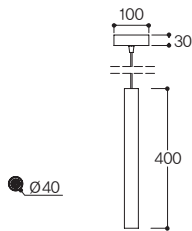

앵글 P/D

□ White ■ Black

Specification

Name	LFP-01.01
Size	W105×D105×H87
Lamp	LED SMD 10W
Material	BODY: AL-DIE CASTING, STEEL COVER: PC

Drawing

Lamp

LED SMD Beam Angle

LED SMD 10W

전구색 주광색

Distribution curve of luminous intensity

Pendant

LFP-01.06

실린더 40파이

White Black

Specification

Name LFP-01.06
Size Ø40 × H400
Lamp LED COB 6W (700lm)
Material **BODY:** AL-PIPE, STEEL
REFLECTOR: PC

Drawing

Lamp

LED COB

Beam Angle

POWER **3000K**
6W 694lm

Distribution curve of luminous intensity

LFP-01.05

실린더 60파이

White Black

Specification

Name	LFP-01.05
Size	Ø60 × H400
Lamp	LED COB 9W (1000lm)
Material	BODY: AL-PIPE, STEEL REFLECTOR: PC

Drawing

Lamp

POWER 3000K
9W 995lm

Distribution curve of luminous intensity

Pendant