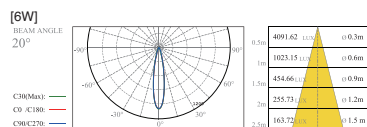

Drawing

Lamp

LED COB

Beam Angle

POWER **3000K**
6W 694lm

Distribution curve of luminous intensity

LFP-01.05

실린더 60파이