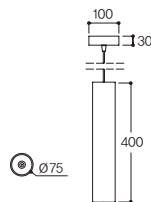

White Black

Specification

Name	LFP-01.05
Size	Ø60 × H400
Lamp	LED COB 9W (1000lm)
Material	BODY: AL-PIPE, STEEL REFLECTOR: PC

Drawing

Lamp

POWER 3000K
9W 995lm

Distribution curve of luminous intensity

Pendant

LED SMD
20W

전구색

주광색

LFP-01.111

폴 LED 75파이 P/D

White Black

Specification

Name LFP-01.111
Size Ø75×H400
Lamp AC LED COB 10W (900lm)
Material **BODY:** AL-DIE CASTING, STEEL
REFLECTOR: ALUMINUM

Lamp

LED COB

POWER 10W
 3000K 4000K 5000K
 900m 945m 986lm

Drawing

INPUT VOLTAGE	230V AC/ 50-60Hz			230V AC/ 50-60Hz		
CRI	Ra 80 ↑			Ra 80 ↑		
INPUT POWER	15 W (01.112)			10 W (01.111)		
MODULE SIZE	Ø57			Ø57		
LES SIZE	Ø14			Ø14		
COLOR TEMPERATURE	3000 K	4000 K	5000 K	3000 K	4000 K	5000 K
MODULE LUMINOUS FLUX @ 25°C	1134 lm	1191 lm	1242 lm	900 lm	945 lm	986 lm
MODULE EFFICIENCY	76 lm/W	79 lm/W	83 lm/W	90 lm/W	95 lm/W	99 lm/W

LFP-01.112

폴 LED 100파이 P/D

White Black

Specification

Name LFP-01.112
Size Ø100×H400
Lamp AC LED COB 15W (1350lm)
Material **BODY:** AL-DIE CASTING, STEEL
REFLECTOR: ALUMINUM

Lamp

LED COB

POWER 15W
 3000K 4000K 5000K
 1134lm 1191m 1242lm