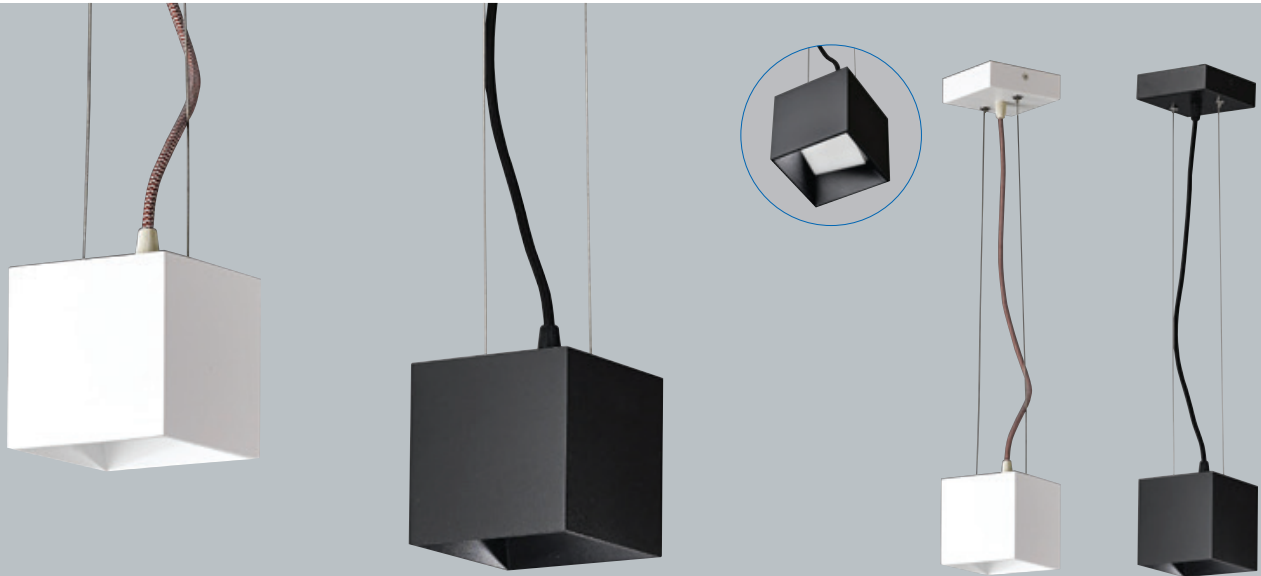

Pendant

LFP-01.11

네모 3등 P/D

□ White ■ Black

Specification

Name	LFP-01.11
Size	W800×D60×H300~1000
Lamp	HALOGEN MR16(GU5.3) 50W × 3/ LED MR16(GU5.3) × 3
Material	BODY: STEEL

Drawing

Lamp

Name	LFP-01.10
Size	Ø150 × H135
Lamp	LED SMD 10W
Material	BODY: AL-DIE CASTING, STEEL

Drawing

Lamp

LED SMD

LED SMD
10W

전구색

주광색

LFP-01.01

앵글 P/D

□ White ■ Black

Specification

Name	LFP-01.01
Size	W105×D105×H87
Lamp	LED SMD 10W
Material	BODY: AL-DIE CASTING, STEEL COVER: PC

Drawing

Lamp

LED SMD Beam Angle

LED SMD 10W

전구색 주광색

Distribution curve of luminous intensity

Pendant

LFP-01.06

실린더 40파이

White Black

Specification

Name LFP-01.06
Size Ø40 × H400
Lamp LED COB 6W (700lm)
Material **BODY:** AL-PIPE, STEEL
REFLECTOR: PC