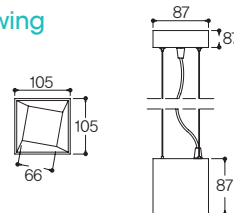

Name	LFP-01.10
Size	Ø150 × H135
Lamp	LED SMD 10W
Material	BODY: AL-DIE CASTING, STEEL

Drawing

Lamp

LED SMD

LED SMD
10W

전구색

주광색

LFP-01.01

앵글 P/D

□ White ■ Black

Specification

Name	LFP-01.01
Size	W105×D105×H87
Lamp	LED SMD 10W
Material	BODY: AL-DIE CASTING, STEEL COVER: PC

Drawing

Lamp

LED SMD Beam Angle

LED SMD 10W

전구색 주광색

Distribution curve of luminous intensity

Pendant

LFP-01.06

실린더 40파이

White Black

Specification

Name LFP-01.06
Size Ø40 × H400
Lamp LED COB 6W (700lm)
Material **BODY:** AL-PIPE, STEEL
REFLECTOR: PC

White Black

Specification

Name	LFP-01.05
Size	Ø60 × H400
Lamp	LED COB 9W (1000lm)
Material	BODY: AL-PIPE, STEEL REFLECTOR: PC

Drawing

Lamp

POWER 3000K
9W 995lm

Distribution curve of luminous intensity

Pendant