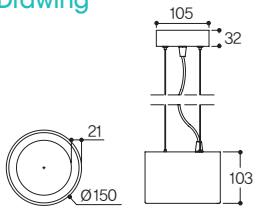

앵글 P/D

□ White ■ Black

Specification

Name	LFP-01.01
Size	W105×D105×H87
Lamp	LED SMD 10W
Material	BODY: AL-DIE CASTING, STEEL COVER: PC

Drawing

Lamp

LED SMD Beam Angle

LED SMD 10W

White Black

Specification

Name	LFP-01.05
Size	Ø60 × H400
Lamp	LED COB 9W (1000lm)
Material	BODY: AL-PIPE, STEEL REFLECTOR: PC

Drawing

Lamp

POWER 3000K
9W 995lm

Distribution curve of luminous intensity

Pendant

LFP-01.113

폴 LED 150파이 P/D

White Black

Specification

Name	LFP-01.113
Size	Ø150×H103
Lamp	LED SMD 20W
Material	BODY: AL-DIE CASTING, STEEL REFLECTOR: ALUMINUM COVER: PC

Drawing

Lamp

LED COB

Lamp

LED COB

POWER 10W
 3000K 4000K 5000K
 900m 945m 986lm

Drawing

INPUT VOLTAGE	230V AC/ 50-60Hz			230V AC/ 50-60Hz		
CRI	Ra 80 ↑			Ra 80 ↑		
INPUT POWER	15 W (01.112)			10 W (01.111)		
MODULE SIZE	Ø57			Ø57		
LES SIZE	Ø14			Ø14		
COLOR TEMPERATURE	3000 K	4000 K	5000 K	3000 K	4000 K	5000 K
MODULE LUMINOUS FLUX @ 25°C	1134 lm	1191 lm	1242 lm	900 lm	945 lm	986 lm
MODULE EFFICIENCY	76 lm/W	79 lm/W	83 lm/W	90 lm/W	95 lm/W	99 lm/W