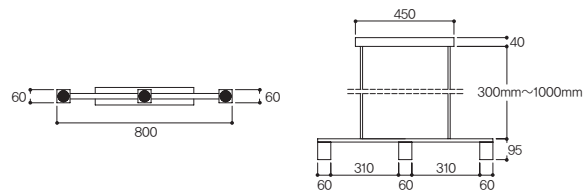

Pendant

LFP-01.11

네모 3등 P/D

□ White ■ Black

Specification

Name	LFP-01.11
Size	W800×D60×H300~1000
Lamp	HALOGEN MR16(GU5.3) 50W × 3/ LED MR16(GU5.3) × 3
Material	BODY: STEEL

Drawing

Lamp

MR16 LED MR16

Beam Angle

Distribution curve of luminous intensity

Pendant

LFP-01.10

드림 P/D

White Black

Specification

Name	LFP-01.10
Size	Ø150 × H135
Lamp	LED SMD 10W
Material	BODY: AL-DIE CASTING, STEEL

Drawing

Lamp

LED SMD

LED SMD
10W

전구색

주광색

LFP-01.01

앵글 P/D

□ White ■ Black

Specification

Name	LFP-01.01
Size	W105×D105×H87
Lamp	LED SMD 10W
Material	BODY: AL-DIE CASTING, STEEL COVER: PC

Drawing

Lamp

LED SMD Beam Angle

LED SMD 10W