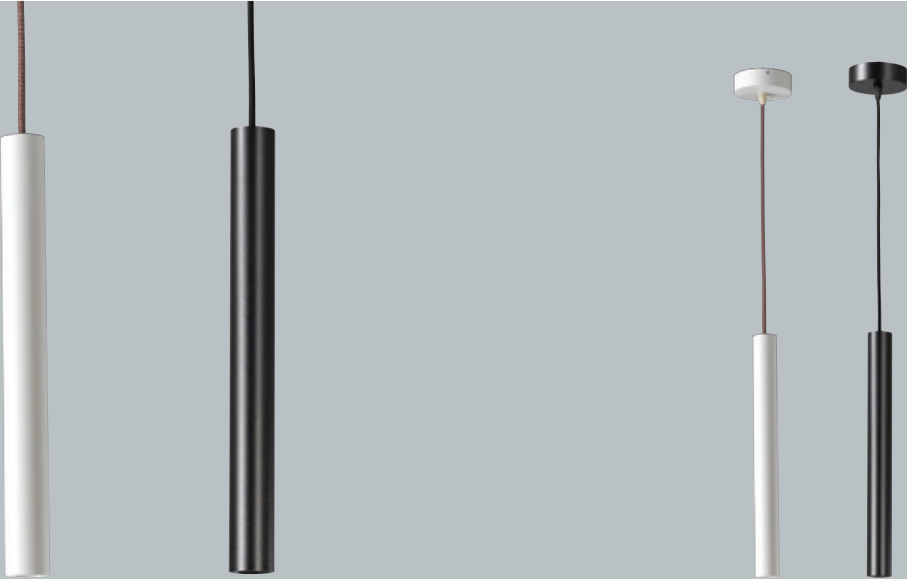

Name	LFP-01.10
Size	Ø150 × H135
Lamp	LED SMD 10W
Material	BODY: AL-DIE CASTING, STEEL

Drawing

Lamp

LED SMD

LED SMD
10W

전구색

주광색

LFP-01.01

앵글 P/D

□ White ■ Black

Specification

Name	LFP-01.01
Size	W105×D105×H87
Lamp	LED SMD 10W
Material	BODY: AL-DIE CASTING, STEEL COVER: PC

Drawing

Lamp

LED SMD Beam Angle

LED SMD 10W

전구색 주광색

Distribution curve of luminous intensity

Pendant

LFP-01.06

실린더 40파이

White Black

Specification

Name LFP-01.06
Size Ø40 × H400
Lamp LED COB 6W (700lm)
Material **BODY:** AL-PIPE, STEEL
REFLECTOR: PC

Drawing

Lamp

LED COB

Beam Angle

POWER **3000K**
6W 694lm

Distribution curve of luminous intensity

LFP-01.05

실린더 60파이