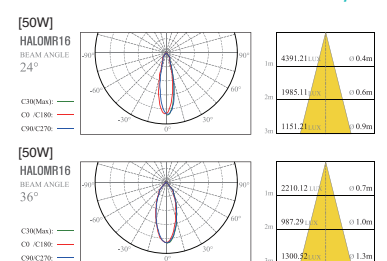

MR16 LED MR16

Beam Angle

Distribution curve of luminous intensity

Pendant

LFP-01.10

드림 P/D

White Black

Specification

Lamp

LED COB

POWER 10W
 3000K 4000K 5000K
 900m 945m 986lm

Drawing

INPUT VOLTAGE	230V AC/ 50-60Hz			230V AC/ 50-60Hz		
CRI	Ra 80 ↑			Ra 80 ↑		
INPUT POWER	15 W (01.112)			10 W (01.111)		
MODULE SIZE	Ø57			Ø57		
LES SIZE	Ø14			Ø14		
COLOR TEMPERATURE	3000 K	4000 K	5000 K	3000 K	4000 K	5000 K
MODULE LUMINOUS FLUX @ 25°C	1134 lm	1191 lm	1242 lm	900 lm	945 lm	986 lm
MODULE EFFICIENCY	76 lm/W	79 lm/W	83 lm/W	90 lm/W	95 lm/W	99 lm/W