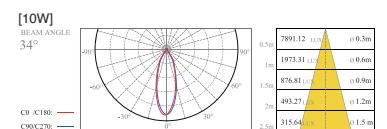

Drawing

Lamp

LED COB

Beam Angle

POWER **3000K**
6W 694lm

Distribution curve of luminous intensity

LFP-01.05

실린더 60파이

White Black

Specification

Name	LFP-01.05
Size	Ø60 × H400
Lamp	LED COB 9W (1000lm)
Material	BODY: AL-PIPE, STEEL REFLECTOR: PC

Drawing

Lamp

POWER 3000K
9W 995lm

Distribution curve of luminous intensity

Pendant